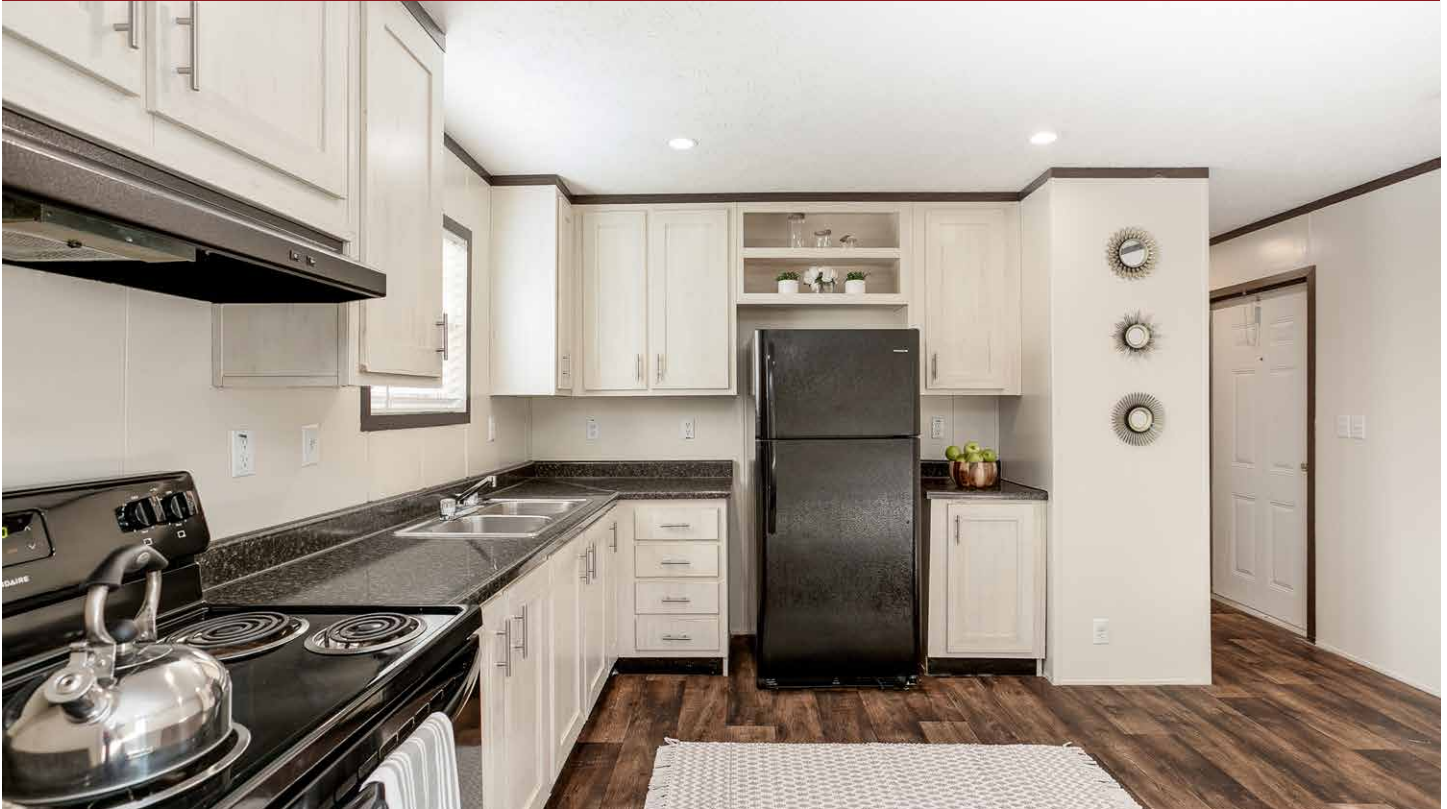

Lot 216

960 Sq. Ft., 3 Bedroom, 2 Bath

Beautiful 3 Bedroom, 2 Bath home comes with a refrigerator, stove, central air, ceiling fan, cathedral ceilings, and more. Located on a large corner lot near the playground.